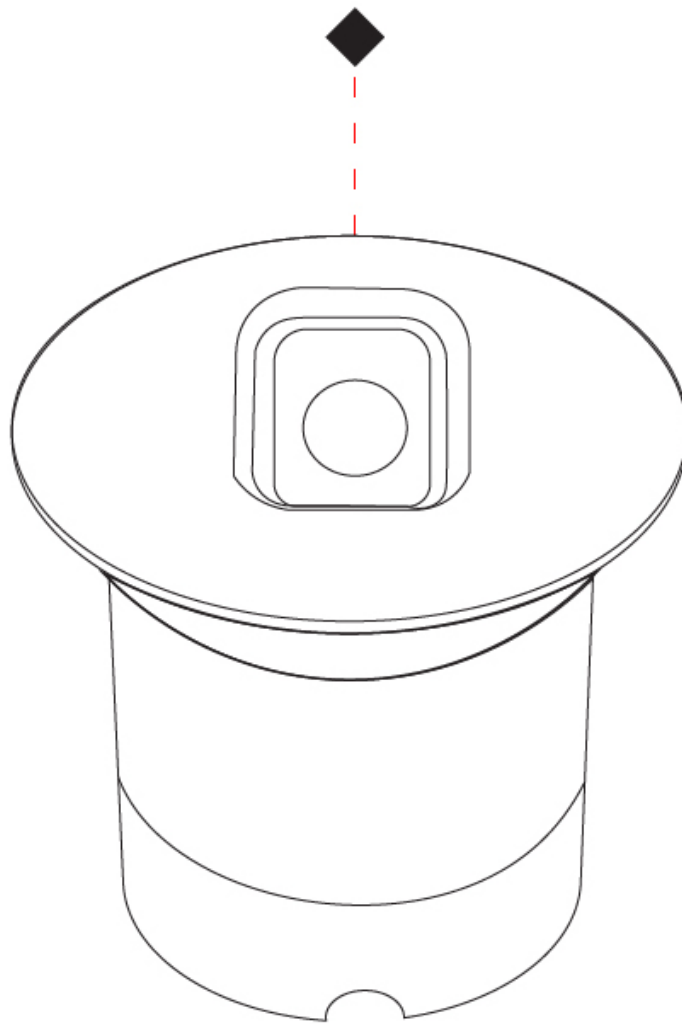

CALIBER WALL RECESSED

E12R0000-

PROJECT _____

TYPE _____

SPECIFIER _____

QUANTITY _____

DATE _____

E