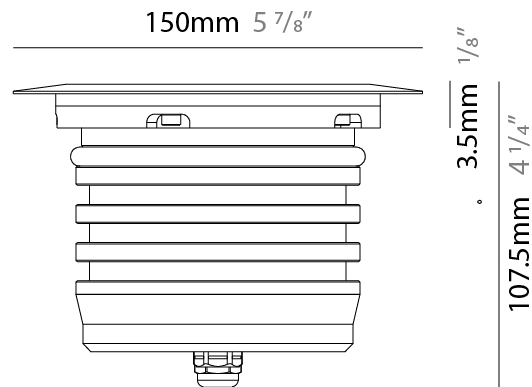

GENERAL

Series: Caliber
Subseries: Caliber 150
Brand: Unonovesette
Division: Exterior
Mounting Type: Recessed
Mounting Location: In-Ground
Subcategory: Drive Over

PHYSICAL

Shape: Round
Diameter (mm): 150
Diameter (in): 6
Height (mm): 107.5
Height (in): 4 1/4
Light Distribution: Direct
Load Resistance (kg): 1.62
Load Resistance (lbs): 3.57
Installation Requirement: Housing box
Diffuser: Extra clear tempered / Frosted glass 8mm
Fixture Finish: [ASB / SST](#)
Fixture Material: Stainless Steel AISI 316L
Cable Details: 350mm NS20N PCP 2x0.5 mm2

ELECTRICAL

Lamp Type: LED
Total Output Wattage (W): 13
Dimming: Non-Dimmable / 0-10V Dimming
Driver Included: No
Driver Location: Remote
Driver Type: Constant Voltage - Universal
Driver Class: Class 2
Input Voltage (V): 120 - 277
Output Voltage (V): 48

LED

Number of LEDs: 1
[Color Temperature (°K): 2700 / 3000 / 4000](#)
Max. Delivered Lumen (lm): 1418
CRI: >92 CRI
Lamp Life (hrs): 100000

OPTICAL

[Optic°: 10 / 20 / 40 / 55 / 10x45](#)
Beam Angle: Narrow / Medium / Wide / Flood / Elliptical
Adjustability: Fixed

RATINGS AND CERTIFICATIONS

Certified By: Certified for North American Standards
IP rating: IP68 (not for permanent immersion)
IK Rating: IK08
Marine Grade: Stainless Steel AISI 316L

PROJECT
TYPE
SPECIFIER
QUANTITY
DATE