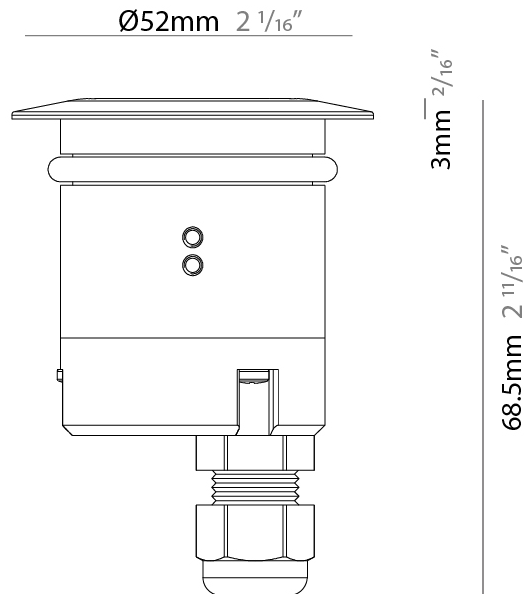

GENERAL

Series: Caliber
Subseries: Caliber Wall
Brand: Unonovesette
Division: Exterior
Mounting Type: Recessed
Mounting Location: Wall
Subcategory: Step Light

PHYSICAL

Shape: Round
Diameter (mm): 52
Diameter (in): 2 1/16
Height (mm): 68.5
Height (in): 2 11/16
Light Distribution: Direct
Weight (kg): 0.208
Weight (lbs): 0.46
Installation Requirement: Housing box / Fixing springs
Diffuser: Extra clear / Frosted glass 4mm
Fixture Finish: [ASB / SST](#)
Fixture Material: Stainless Steel AISI 316L
Cable Details: 350mm NS20N PCP 2x0.5 mm2

ELECTRICAL

Lamp Type: LED
Input Wattage (W): 3.92
Total Output Wattage (W): 2
Dimming: 0-10V Dimming / Phase Dimming (120Vac Only)
Driver Included: No
Driver Location: Remote
Driver Type: Constant Voltage - Universal
Driver Class: Class 2
Input Voltage (V): 120 - 277
Output Voltage (V): 24

LED

Number of LEDs: 1
Color Temperature (°K): [2200 / 2700 / 3000 / 4000](#)
Max. Delivered Lumen (lm): 127
CRI: >90 CRI
Lamp Life (hrs): 100000

OPTICAL

Optic°: [10 / 40](#)
Beam Angle: Narrow / Wide

RATINGS AND CERTIFICATIONS

Certified By: Certified for North American Standards
IP rating: IP68 (not for permanent immersion)
IK Rating: IK08
Marine Grade: Stainless Steel AISI 316L

PROJECT
TYPE
SPECIFIER
QUANTITY
DATE