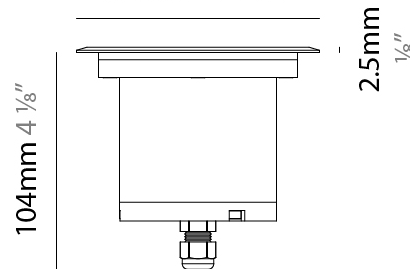

Ø116mm 4 5/16"