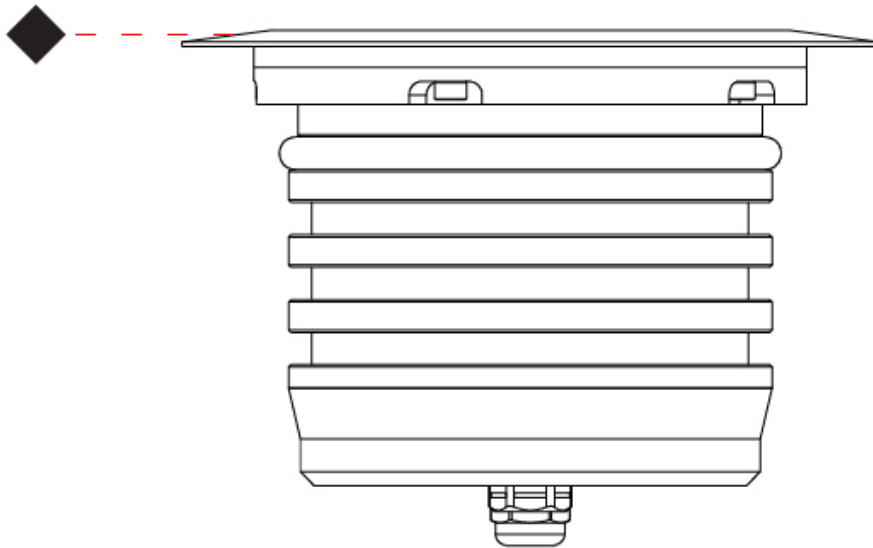

E12I0027-

PROJECT _____

TYPE _____

SPECIFIER _____

QUANTITY _____

DATE _____

E