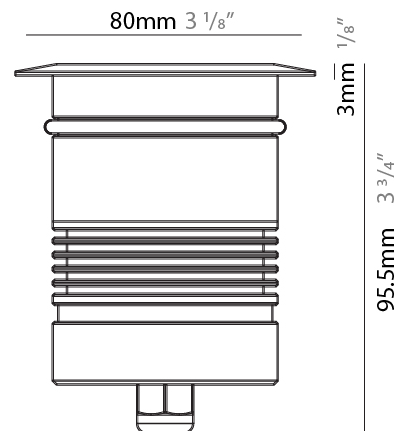

GENERAL

Series: Caliber
Subseries: Caliber 80
Brand: Unonovesette
Division: Exterior
Mounting Type: Recessed
Mounting Location: In-Ground
Subcategory: Drive Over

PHYSICAL

Shape: Round
Diameter (mm): 80
Diameter (in): 3 1/8
Height (mm): 95.5
Height (in): 3 3/4
Light Distribution: Direct
Weight (kg): 0.57
Weight (lbs): 1.26
Load Resistance (kg): 2500
Load Resistance (lbs): 5511
Installation Requirement: Housing box / Fixing springs
Diffuser: Extra clear / Frosted glass 6mm
Fixture Finish: [ASB / SST](#)
Fixture Material: Stainless Steel AISI 316L
Cable Details: 350mm NS20N PCP 2x0.5 mm2

ELECTRICAL

Lamp Type: LED
Input Wattage (W): 8.1
Total Output Wattage (W): 5
Dimming: Non-Dimming / Phase Dimming (120Vac only) / 0-10V Dimming
Driver Included: No
Driver Location: Remote
Driver Type: Constant Voltage - Universal
Driver Class: Class 2
Input Voltage (V): 120 - 277
Output Voltage (V): 24

LED

Number of LEDs: 1
Color Temperature (°K): [2700 / 3000 / 4000](#)
Max. Delivered Lumen (lm): 515
CRI: >90 CRI
Lamp Life (hrs): 100000
Upon Request: Dim to Warm

OPTICAL

Optic°: [10 / 30 / 50 / 10x45 / DIF](#)
Beam Angle: Narrow / Medium / Wide / Elliptical / Diffused

RATINGS AND CERTIFICATIONS

Certified By: Certified for North American Standards
IP rating: IP68 (not for permanent immersion)
IK Rating: IK08
Marine Grade: Stainless Steel AISI 316L

PROJECT
TYPE
SPECIFIER
QUANTITY
DATE