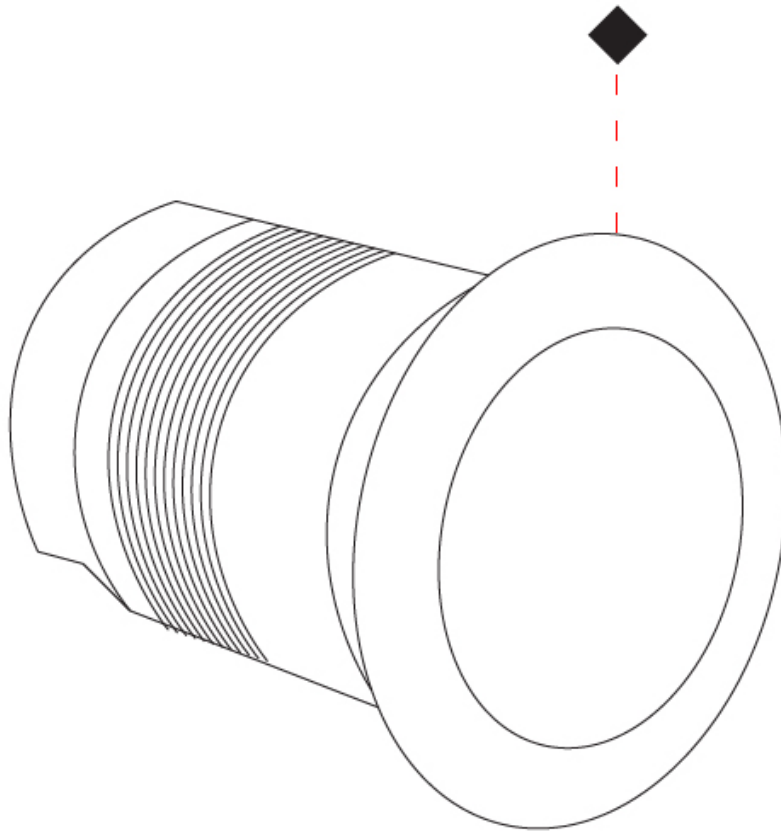

E12I0011-

PROJECT

TYPE

SPECIFIER

QUANTITY

DATE

E