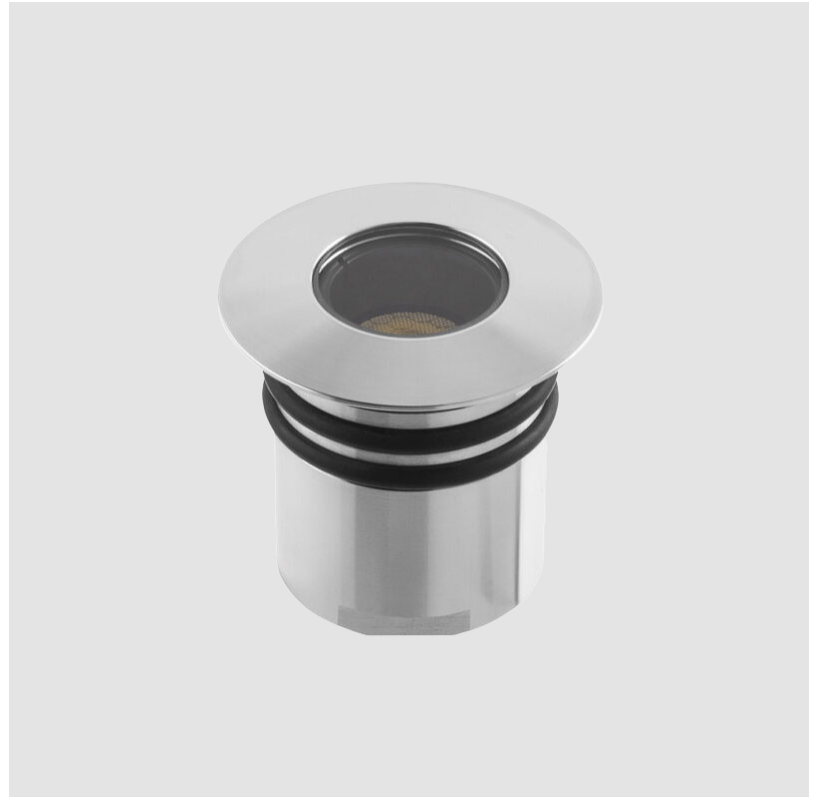

GENERAL

Series: Caliber
Subseries: Caliber 52 Sub
Brand: Unonovesette
Division: Exterior
Mounting Type: Recessed
Mounting Location: Fountains
Subcategory: Uplight

PHYSICAL

Shape: Round
Diameter (mm): 52
Diameter (in): 2 1/16
Height (mm): 85
Height (in): 3 3/8
Light Distribution: Direct
Weight (kg): 0.28
Weight (lbs): 0.61
Installation Requirement: Housing box. Suitable for installation in fountains at a maximum level of 1m deep. (NOT INTENDED FOR HUMAN CONTACT)
Diffuser: Extra clear tempered glass 4mm
Fixture Finish: Stainless Steel AISI 316L
Fixture Material: Stainless Steel AISI 316L
Cable Details: 500cm NS20N PCP 2x0.5 mm2

ELECTRICAL

Lamp Type: LED
Input Wattage (W): 3.92
Total Output Wattage (W): 2
Dimming: 0-10V Dimming / Phase Dimming (120Vac Only)
Driver Included: No
Driver Location: Remote
Driver Type: Constant Voltage - Universal
Driver Class: Class 2
Input Voltage (V): 120 - 277
Output Voltage (V): 24

LED

Number of LEDs: 1
Color Temperature (°K): 2200 / 2700 / 3000 / 4000
Max. Delivered Lumen (lm): 127
CRI: >90 CRI
Lamp Life (hrs): 100000

OPTICAL

Optic°: 10 / 23 / 43 / 10x40
Beam Angle: Narrow / Medium / Wide / Elliptical
Adjustability: Fixed

RATINGS AND CERTIFICATIONS

Certified By: Certified for North American Standards
IP rating: IP68 (for permanent submersion 1m)
IK Rating: IK08
Marine Grade: Stainless Steel AISI 316L