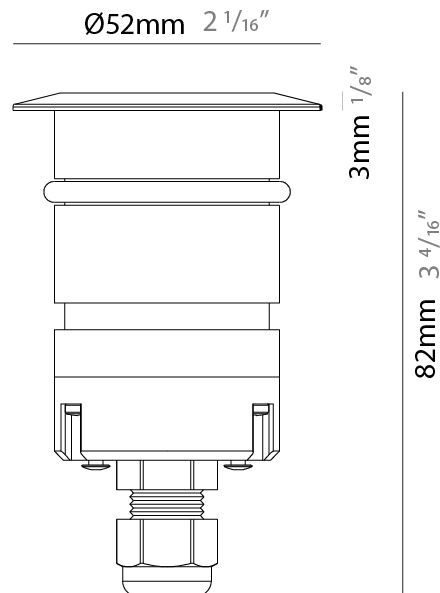

GENERAL

Series: Caliber
Subseries: Caliber 52
Brand: Unonovesette
Division: Exterior
Mounting Type: Recessed
Mounting Location: In-Ground
Subcategory: Drive Over

PHYSICAL

Shape: Round
Diameter (mm): 52
Diameter (in): 2 1/16
Height (mm): 82
Height (in): 3 1/4
Light Distribution: Direct
Weight (kg): 0.28
Weight (lbs): 0.62
Load Resistance (kg): 1500
Load Resistance (lbs): 3306
Installation Requirement: Housing box / Fixing springs
Diffuser: Extra clear tempered / Frosted glass 4mm
Fixture Finish: ASB / SST
Fixture Material: Stainless Steel AISI 316L
Cable Details: 350mm NS20N PCP 2x0.5 mm2

ELECTRICAL

Lamp Type: LED
Input Wattage (W): 3.92
Total Output Wattage (W): 2
Dimming: 0-10V Dimming / Phase Dimming (120Vac Only)
Driver Included: No
Driver Location: Remote
Driver Type: Constant Voltage - Universal
Driver Class: Class 2
Input Voltage (V): 120 - 277
Output Voltage (V): 24

LED

Number of LEDs: 1
Color Temperature (°K): 2200 / 2700 / 3000 / 4000
Max. Delivered Lumen (lm): 127
CRI: >90 CRI
Lamp Life (hrs): 100000

OPTICAL

Optic°: 10 / 23 / 43 / 1040
Beam Angle: Narrow / Medium / Wide / Elliptical
Adjustability: Fixed

RATINGS AND CERTIFICATIONS

Certified By: Certified for North American Standards
IP rating: IP68 (not for permanent immersion)
IK Rating: IK08
Marine Grade: Stainless Steel AISI 316L