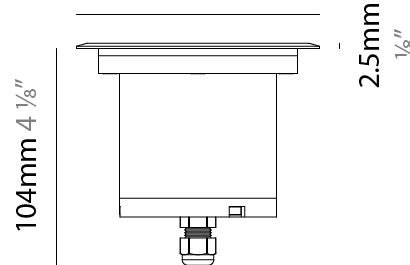

Ø116mm 4 5/16"