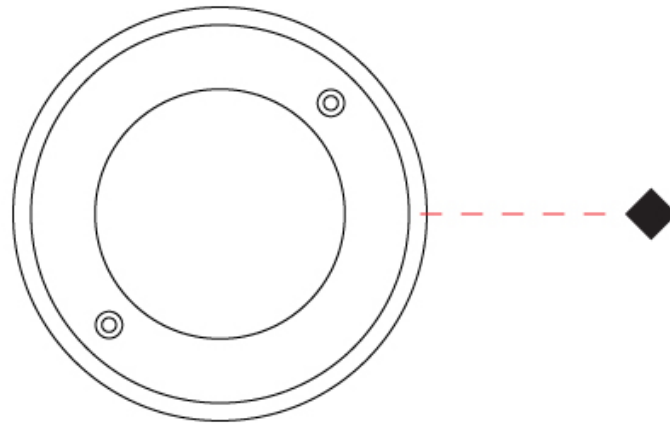

CALIBER 120 D RECESSED

E12I0039-

PROJECT

TYPE

SPECIFIER

QUANTITY

DATE

E