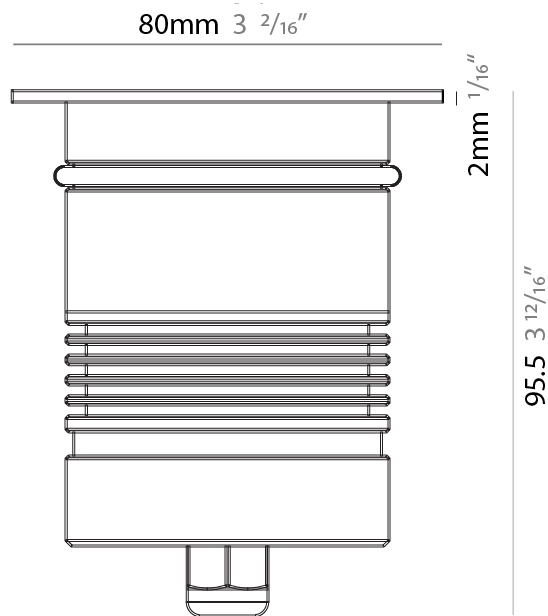

GENERAL

Series: Caliber
Subseries: Caliber 80 Q
Brand: Unonovesette
Division: Exterior
Mounting Type: Recessed
Mounting Location: In-Ground
Subcategory: Drive Over

PHYSICAL

Shape: Square
Diameter (mm): 80
Diameter (in): 3 1/8
Height (mm): 95.5
Height (in): 3 3/4
Light Distribution: Direct
Load Resistance (kg): 2500
Load Resistance (lbs): 5511
Installation Requirement: Housing box / Fixing springs
Diffuser: Extra clear / Frosted glass 6mm
Fixture Finish: Stainless Steel AISI 316L
Fixture Material: Stainless Steel AISI 316L
Cable Details: 350mm NS20N PCP 2x0.5 mm2

ELECTRICAL

Lamp Type: LED
Input Wattage (W): 8.1
Total Output Wattage (W): 5
Dimming: Non-Dimming / Phase Dimming (120Vac only) / 0-10V Dimming
Driver Included: No
Driver Location: Remote
Driver Type: Constant Voltage - Universal
Driver Class: Class 2
Input Voltage (V): 120 - 277
Output Voltage (V): 24

LED

Number of LEDs: 1
Color Temperature (°K): 2700 / 3000 / 4000
Max. Delivered Lumen (lm): 515
CRI: >90 CRI
Lamp Life (hrs): 100000

OPTICAL

Optic°: 10 / 30 / 50 / DIF
Beam Angle: Narrow / Medium / Wide / Diffused

RATINGS AND CERTIFICATIONS

Certified By: Certified for North American Standards
IP rating: IP68 (not for permanent immersion)
IK Rating: IK08
Marine Grade: Stainless Steel AISI 316L

PROJECT
TYPE
SPECIFIER
QUANTITY
DATE