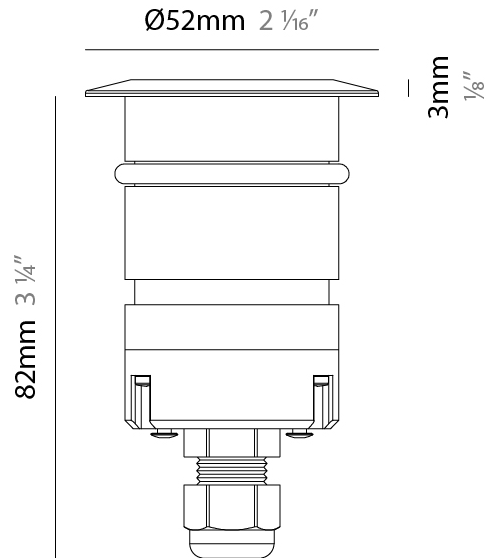

GENERAL

Series: Caliber
Subseries: Caliber 52 Sub
Brand: Unonovesette
Division: Exterior
Mounting Type: Recessed
Mounting Location: Fountains
Subcategory: Uplight

PHYSICAL

Shape: Round
Diameter (mm): 52
Diameter (in): 2 1/16
Height (mm): 85
Height (in): 3 3/8
Light Distribution: Direct
Weight (kg): 0.28
Weight (lbs): 0.61
Installation Requirement: Housing box. Suitable for installation in fountains at a maximum level of 1m deep. (NOT INTENDED FOR HUMAN CONTACT)
Diffuser: Extra clear tempered glass 4mm
Fixture Finish: Stainless Steel AISI 316L
Fixture Material: Stainless Steel AISI 316L
Cable Details: 500cm NS20N PCP 2x0.5 mm2

ELECTRICAL

Lamp Type: LED
Input Wattage (W): 3.92
Total Output Wattage (W): 2
Dimming: 0-10V Dimming / Phase Dimming (120Vac Only)
Driver Included: No
Driver Location: Remote
Driver Type: Constant Voltage - Universal
Driver Class: Class 2
Input Voltage (V): 120 - 277
Output Voltage (V): 24

LED

Number of LEDs: 1
Color Temperature (°K): 2200 / 2700 / 3000 / 4000
Max. Delivered Lumen (lm): 127
CRI: >90 CRI
Lamp Life (hrs): 100000

OPTICAL

Optic°: 10 / 23 / 43 / 10x40
Beam Angle: Narrow / Medium / Wide / Elliptical
Adjustability: Fixed

RATINGS AND CERTIFICATIONS

Certified By: Certified for North American Standards
IP rating: IP68 (for permanent submersion 1m)
IK Rating: IK08
Marine Grade: Stainless Steel AISI 316L