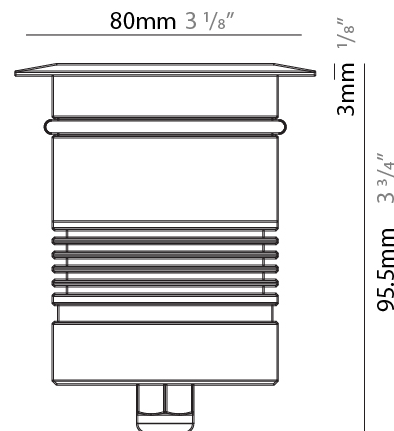

GENERAL

Series: Caliber
Subseries: Caliber 80
Brand: Unonovesette
Division: Exterior
Mounting Type: Recessed
Mounting Location: In-Ground
Subcategory: Drive Over

PHYSICAL

Shape: Round
Diameter (mm): 80
Diameter (in): 3 1/8
Height (mm): 95.5
Height (in): 3 3/4
Light Distribution: Direct
Weight (kg): 0.57
Weight (lbs): 1.26
Installation Requirement: Housing box / Fixing springs
Diffuser: Extra clear / Frosted glass 6mm
Fixture Finish: [ASB / SST](#)
Fixture Material: Stainless Steel AISI 316L
Cable Details: 350mm NS20N PCP 2x0.5 mm2

ELECTRICAL

Lamp Type: LED
Input Wattage (W): 9.0
Total Output Wattage (W): 8.5
Dimming: Non-Dimming / Phase Dimming (120Vac only) / 0-10V Dimming
Driver Included: No
Driver Location: Remote
Driver Type: Constant Voltage - 120/277Vac
Driver Class: Class 2
Input Voltage (V): 120 - 277
Output Voltage (V): 24

LED

Number of LEDs: 1
Color Temperature (°K): [2700 / 3000 / 4000](#)
Max. Delivered Lumen (lm): 730
CRI: >90 CRI
Lamp Life (hrs): 100000

OPTICAL

Optic°: [10 / 30 / 50 / 10x45](#)
Beam Angle: Narrow / Medium / Wide / Elliptical / Diffused

RATINGS AND CERTIFICATIONS

Certified By: Certified for North American Standards
IP rating: IP68 (not for permanent immersion)
IK Rating: IK08
Marine Grade: Stainless Steel AISI 316L

PROJECT
TYPE
SPECIFIER
QUANTITY
DATE