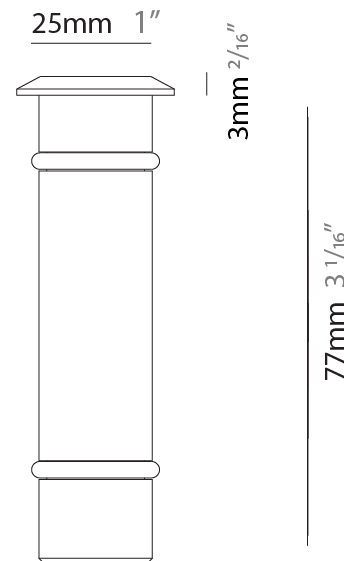

GENERAL

Series: Caliber
Subseries: Caliber 25
Brand: Unonovesette
Division: Exterior
Mounting Type: Recessed
Mounting Location: In-Ground
Subcategory: Drive Over

PHYSICAL

Shape: Round
Diameter (mm): 25
Diameter (in): 1
Height (mm): 77
Height (in): 3 1/16
Light Distribution: Direct
Weight (kg): 0.11
Weight (lbs): 0.24
Load Resistance (kg): 1500
Load Resistance (lbs): 3306
Installation Requirement: Housing box / Fixing springs
Diffuser: Extra clear / Frosted glass 2mm
Fixture Finish: Stainless Steel AISI 316L
Fixture Material: Stainless Steel AISI 316L
Cable Details: 350mm NS20N PCP 2x0.5 mm2

ELECTRICAL

Lamp Type: LED
Input Wattage (W): 2
Total Output Wattage (W): 2
Dimming: Non-Dimmable / 0-10V Dimming
Driver Included: No
Driver Location: Remote
Driver Type: Constant Voltage - Universal
Driver Class: Class 2
Input Voltage (V): 120 - 277
Output Voltage (V): 24

LED

Number of LEDs: 1
Color Temperature (*K): 2200 / 2700 / 3000 / 4000
Max. Delivered Lumen (lm): 127
CRI: >90 CRI
Lamp Life (hrs): 100000

OPTICAL

Optic*: 10 / 40 / 180
Beam Angle: Narrow / Wide / Diffused
Adjustability: Fixed

RATINGS AND CERTIFICATIONS

Certified By: Certified for North American Standards
IP rating: IP68 (not for permanent immersion)
IK Rating: IK08
Marine Grade: Stainless Steel AISI 316L