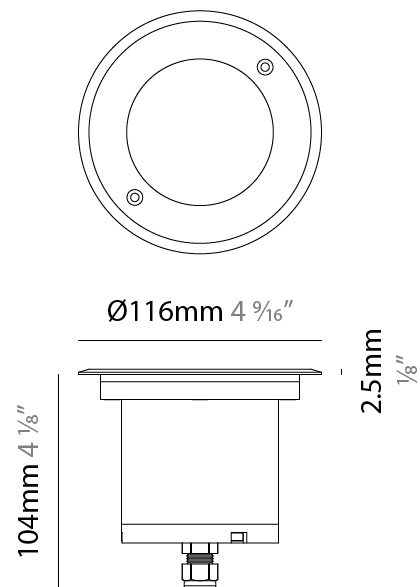

GENERAL

Series: Caliber
Subseries: Caliber 120 D
Brand: Unonovesette
Division: Exterior
Mounting Type: Recessed
Mounting Location: In-Ground
Subcategory: Drive Over

PHYSICAL

Shape: Square
Diameter (mm): 116
Diameter (in): 4 9/16
Height (mm): 104
Height (in): 4 1/8
Light Distribution: Direct
Weight (kg): 0.900
Weight (lbs): 1.98
Installation Requirement: Housing box
Diffuser: Extra clear glass 6mm
Fixture Finish: [ASB / SST](#)
Fixture Material: Stainless Steel AISI 316L
Cable Details: 350mm NS20N PCP 2x0.5 mm2

ELECTRICAL

Lamp Type: LED
Input Wattage (W): 9.04
Total Output Wattage (W): 8.5
Dimming: Non-Dimming / Phase Dimming (120Vac only) / 0-10V Dimming
Driver Included: No
Driver Location: Remote
Driver Type: Constant Voltage - Universal
Driver Class: Class 2
Input Voltage (V): 120 - 277
Output Voltage (V): 24

LED

Number of LEDs: 1
Color Temperature (°K): [2700 / 3000 / 4000](#)
Max. Delivered Lumen (lm): 730 (3000K)
CRI: >90 CRI
Lamp Life (hrs): 100000

OPTICAL

Optic°: [10 / 35 / 50](#)
Beam Angle: Narrow / Medium / Wide
Adjustability: Rotational 360°; Tilt 15°

RATINGS AND CERTIFICATIONS

Certified By: Certified for North American Standards
IP rating: IP68 (not for permanent immersion)
IK Rating: IK08
Marine Grade: Stainless Steel AISI 316L

PROJECT
TYPE
SPECIFIER
QUANTITY
DATE