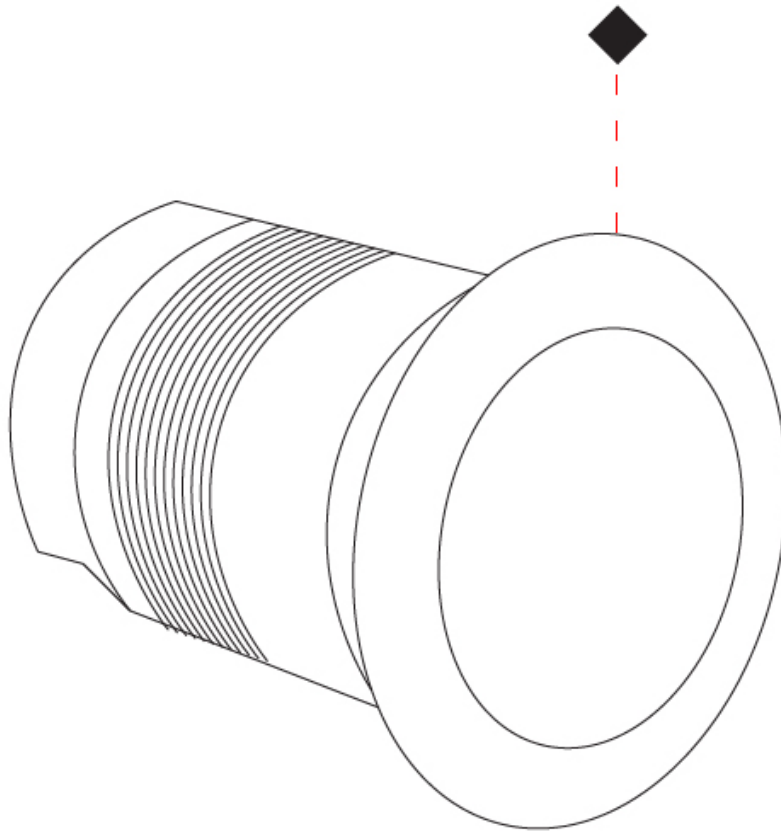

E12I0025-

PROJECT _____

TYPE _____

SPECIFIER _____

QUANTITY _____

DATE _____

E