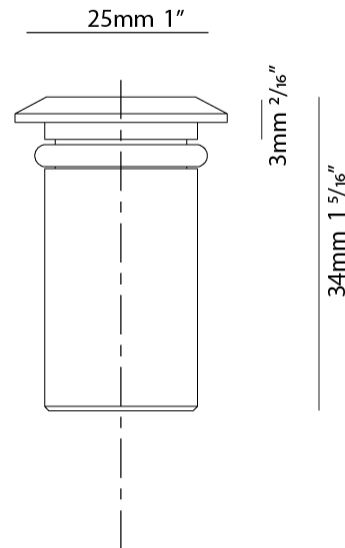

GENERAL

Series: Caliber
Subseries: Caliber 25 XS
Brand: Unonovesette
Division: Exterior
Mounting Type: Recessed
Mounting Location: In-Ground
Subcategory: Drive Over

PHYSICAL

Shape: Round
Diameter (mm): 25
Diameter (in): 1
Height (mm): 34
Height (in): 1 ⁵/₁₆
Light Distribution: Direct
Weight (kg): 0.11
Weight (lbs): 0.24
Load Resistance (kg): 1500
Load Resistance (lbs): 3306
Installation Requirement: Housing box / Fixing springs
Diffuser: Extra clear / Frosted glass 2mm
Fixture Finish: SST / ABA / ANA
Fixture Material: Stainless Steel AISI 316L / Anodized Aluminum
Cable Details: 350mm NS20N PCP 2x0.5 mm2

ELECTRICAL

Lamp Type: LED
Total Output Wattage (W): 1
Dimming: Non-Dimming / Phase Dimming (120Vac only) / 0-10V Dimming
Driver Included: No
Driver Location: Remote
Driver Type: Constant Current - 120 / 277Vac
Driver Class: Class 2
Input Voltage (V): 120 - 277
Constant Current (MA): 350

LED

Number of LEDs: 1
Color Temperature (°K): 2200 / 2700 / 3000 / 4000
Max. Delivered Lumen (lm): 94
CRI: >90 CRI
Lamp Life (hrs): 100000

OPTICAL

Optic°: 10 / 40 / 180
Beam Angle: Narrow / Wide / Diffused

RATINGS AND CERTIFICATIONS

Certified By: Certified for North American Standards
IP rating: IP68 (not for permanent immersion)
IK Rating: IK08
Marine Grade: Stainless Steel AISI 316L