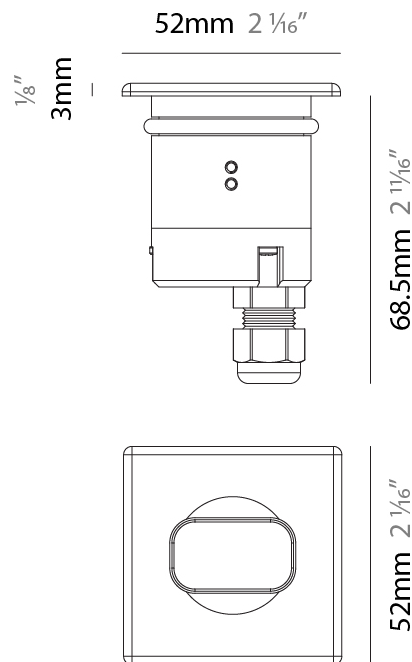

GENERAL

Series: Caliber
Subseries: Caliber Wall Q
Brand: Unonovesette
Division: Exterior
Mounting Type: Recessed
Mounting Location: Wall
Subcategory: Step Light

PHYSICAL

Shape: Round
Length (mm): 52
Length (in): 2 1/16
Width (mm): 52
Width (in): 2 1/16
Height (mm): 71.5
Height (in): 2 13/16
Light Distribution: Direct
Weight (kg): 0.208
Weight (lbs): 0.46
Installation Requirement: Housing box / Fixing springs
Diffuser: Extra clear glass 4mm
Fixture Finish: [ASB / SST](#)
Fixture Material: Stainless Steel AISI 316L
Cable Details: 350mm NS20N PCP 2x0.5 mm2

ELECTRICAL

Lamp Type: LED
Input Wattage (W): 3.92
Total Output Wattage (W): 2
Dimming: 0-10V Dimming / Phase Dimming (120Vac Only)
Driver Included: No
Driver Location: Remote
Driver Type: Constant Voltage - Universal
Driver Class: Class 2
Input Voltage (V): 120 - 277
Output Voltage (V): 24

LED

Number of LEDs: 1
Color Temperature (°K): [2200 / 2700 / 3000 / 4000](#)
Max. Delivered Lumen (lm): 140 (3000K)
CRI: >90 CRI
Lamp Life (hrs): 100000

OPTICAL

Optic°: [10 / 40](#)
Beam Angle: Narrow / Wide

RATINGS AND CERTIFICATIONS

Certified By: Certified for North American Standards
IP rating: IP68 (not for permanent immersion)
IK Rating: IK08
Marine Grade: Stainless Steel AISI 316L

PROJECT
TYPE
SPECIFIER
QUANTITY
DATE