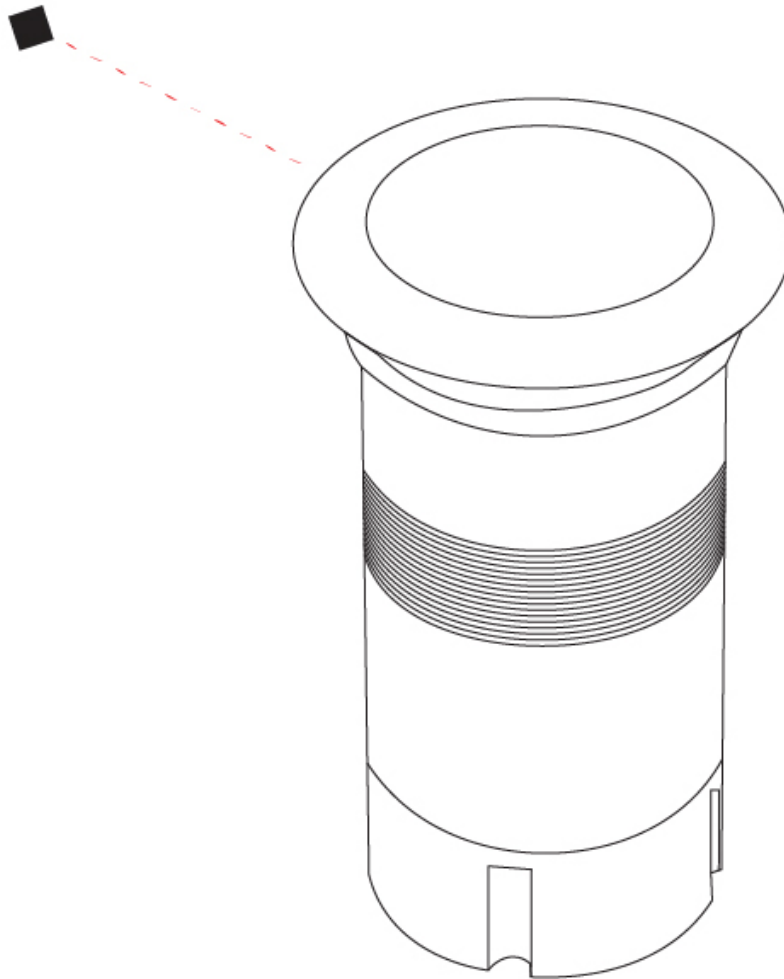

E12I0026-

PROJECT

TYPE

SPECIFIER

QUANTITY

DATE

E