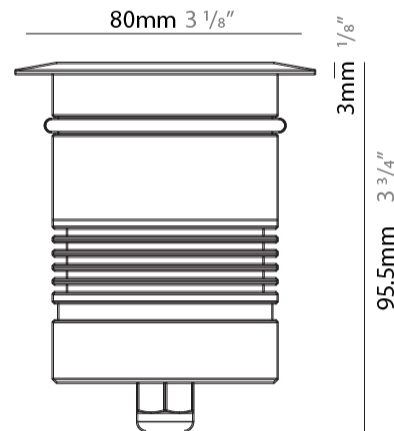

PROJECT
TYPE
SPECIFIER
QUANTITY
DATE

1. To build a product code in our configurator select the specify button on the base model # product page
2. To build a manual product code on this datasheet choose from the options listed below in blue font and add the suffix to the base model #

GENERAL

Series: Caliber
Subseries: Caliber 80
Brand: Unonovesette
Division: Exterior
Mounting Type: Recessed
Mounting Location: In-Ground
Subcategory: Drive Over

PHYSICAL

Shape: Round
Diameter (mm): 80
Diameter (in): 3 1/8
Height (mm): 95.5
Height (in): 3 3/4
Light Distribution: Direct
Weight (kg): 0.57
Weight (lbs): 1.26
Installation Requirement: Housing box / Fixing springs
Diffuser: Extra clear / Frosted glass 6mm
Fixture Finish: [ASB / SST](#)
Fixture Material: Stainless Steel AISI 316L
Cable Details: 350mm NS20N PCP 2x0.5 mm2

ELECTRICAL

Lamp Type: LED
Input Wattage (W): 9
Dimming: DMX
Control Gear: DMX
Driver Included: No
Driver Location: Remote
Driver Type: Constant Voltage - Universal
Driver Class: Class 2
Input Voltage (V): 120 - 277
Output Voltage (V): 24

LED

Number of LEDs: 1
Color Temperature (°K): RGBW
Max. Delivered Lumen (lm): 720
CRI: >90 CRI
Lamp Life (hrs): 100000
Special LEDs offerings: RGBW

OPTICAL

Optic°: 35
Beam Angle: Medium

RATINGS AND CERTIFICATIONS

Certified By: Certified for North American Standards
IP rating: IP68 (not for permanent immersion)
IK Rating: IK08
Marine Grade: Stainless Steel AISI 316L