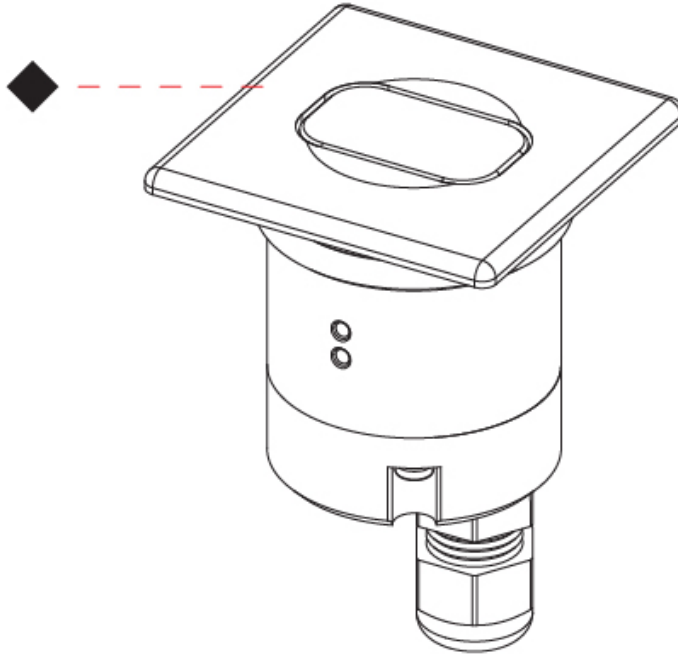

CALIBER WALL Q RECESSED

E12R0007-

PROJECT

TYPE

SPECIFIER

QUANTITY

DATE

E