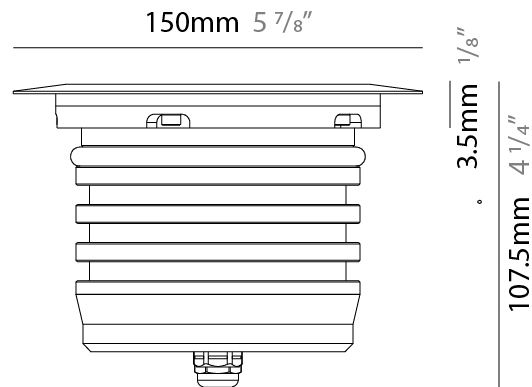

GENERAL

Series: Caliber
Subseries: Caliber 150
Brand: Unonovesette
Division: Exterior
Mounting Type: Recessed
Mounting Location: In-Ground
Subcategory: Drive Over

PHYSICAL

Shape: Round
Diameter (mm): 150
Diameter (in): 6
Height (mm): 107.5
Height (in): 4 1/4
Light Distribution: Direct
Weight (kg): 1.61
Weight (lbs): 3.57
Load Resistance (kg): 2500
Load Resistance (lbs): 5511
Installation Requirement: Housing box
Diffuser: Extra clear tempered / Frosted glass 8mm
Fixture Finish: [ASB / SST](#)
Fixture Material: Stainless Steel AISI 316L
Cable Details: 350mm NS20N PCP 2x0.5 mm2

ELECTRICAL

Lamp Type: LED
Total Output Wattage (W): 22
Dimming: Non-Dimmable
Driver Included: No
Driver Location: Remote
Driver Type: Constant Voltage - Universal
Driver Class: Class 2
Input Voltage (V): 120 - 277
Output Voltage (V): 48
Upon Request: 0-10Vdc Dimming

LED

Number of LEDs: 1
Color Temperature (°K): [2700 / 3000 / 4000](#)
Max. Delivered Lumen (lm): 2090
CRI: >92 CRI
Lamp Life (hrs): 100000

OPTICAL

Optic°: [10 / 20 / 40 / 55 / 10x45](#)
Beam Angle: Narrow / Medium / Wide / Flood / Elliptical
Adjustability: Fixed

RATINGS AND CERTIFICATIONS

Certified By: Certified for North American Standards
IP rating: IP67
IK Rating: IK08
Marine Grade: Stainless Steel AISI 316L

PROJECT
TYPE
SPECIFIER
QUANTITY
DATE