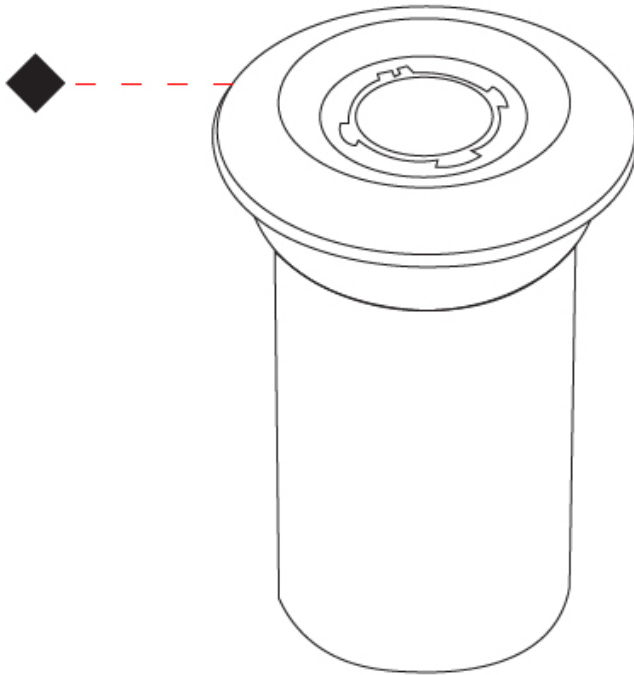

CALIBER 25 XS RECESSED

E12I0008-

PROJECT

TYPE

SPECIFIER

QUANTITY

DATE

E