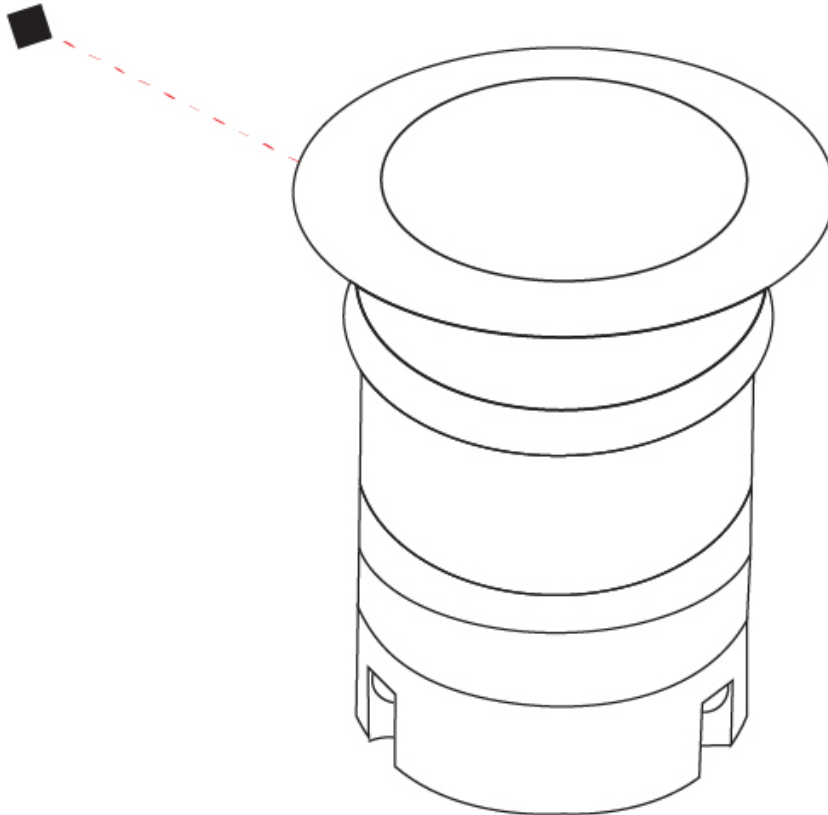

E12I0010-

PROJECT _____

TYPE _____

SPECIFIER _____

QUANTITY _____

DATE _____

E