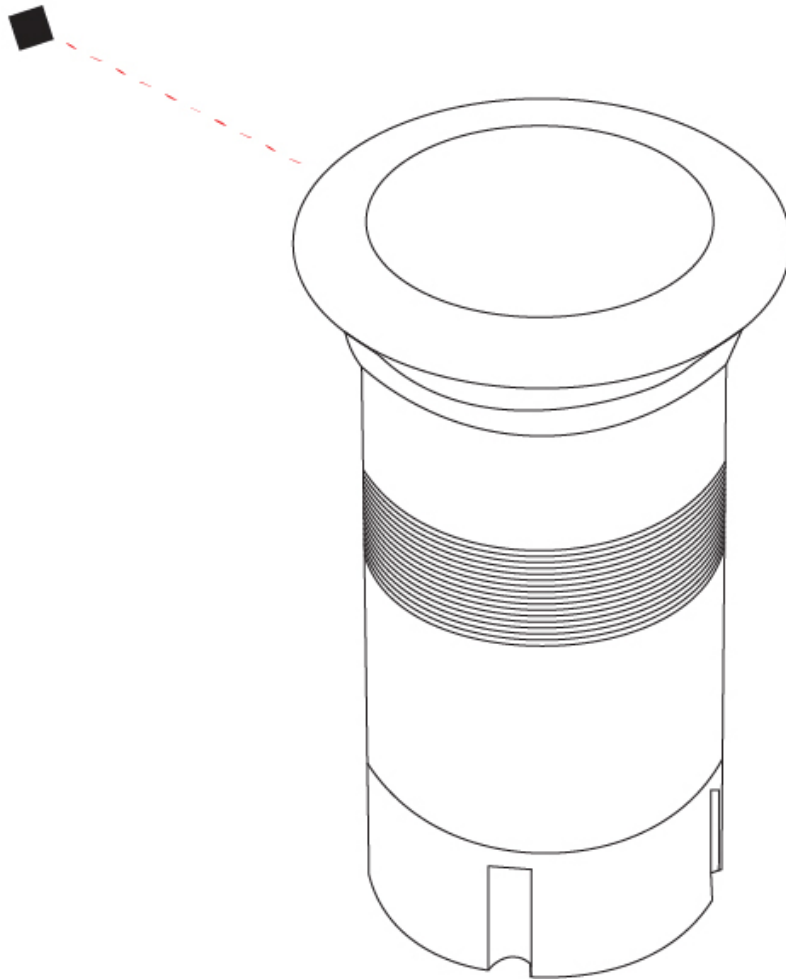

E12I0012-

PROJECT

TYPE

SPECIFIER

QUANTITY

DATE

E