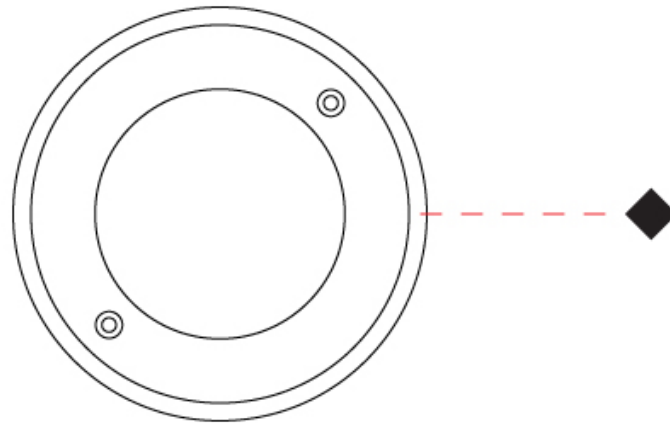

CALIBER 120 D RECESSED

E12I0037-

PROJECT

TYPE

SPECIFIER

QUANTITY

DATE

E