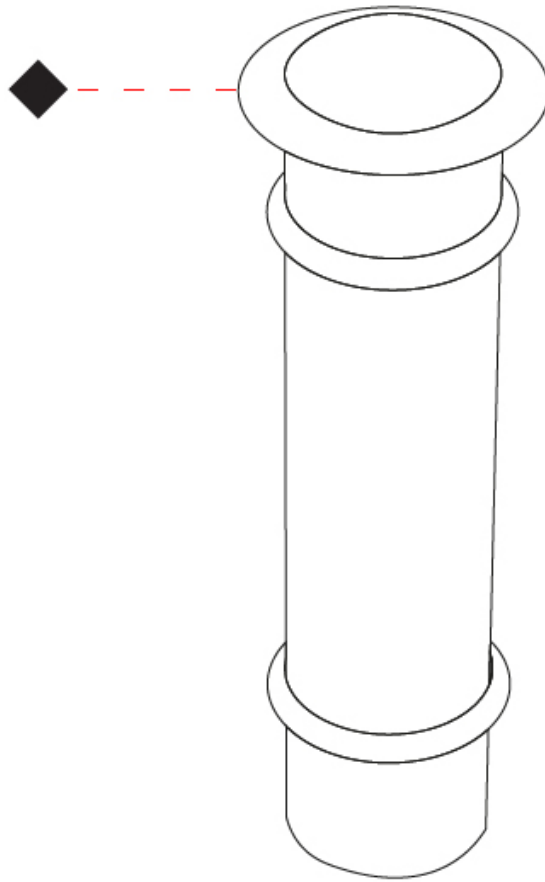

E12I0009-

PROJECT

TYPE

SPECIFIER

QUANTITY

DATE

E