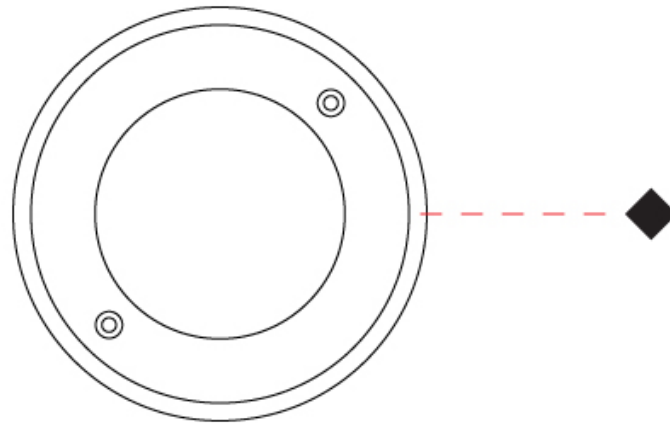

CALIBER 120 D RECESSED

E12I0036-

PROJECT

TYPE

SPECIFIER

QUANTITY

DATE