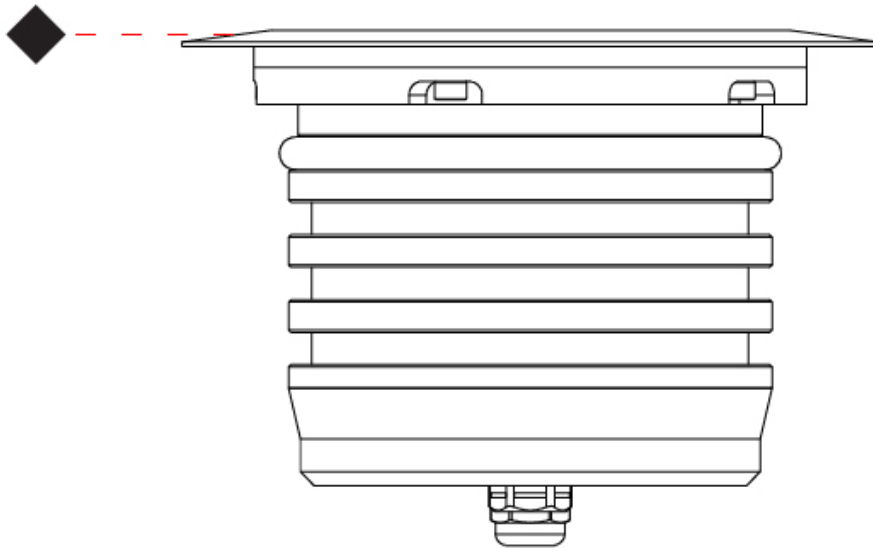

CALIBER 150 RECESSED

E12I0014-

PROJECT _____

TYPE _____

SPECIFIER _____

QUANTITY _____

DATE _____

E